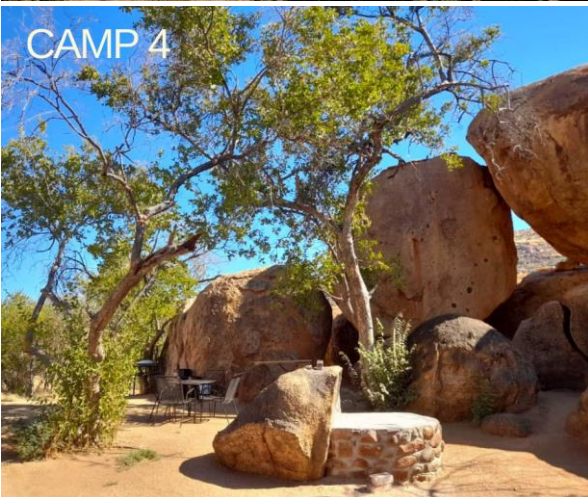

Camping

INTERNATIONAL RATES

PRICE PER ADULT PER NIGHT

NAD 250.00

CHILDREN:

7-12 HALF THE ADULT PRICE

0-6 FREE OF CHARGE

OUR FARM POLICIES & INFORMATION:

Check in 2pm – Check out 11am
Minimum 2 nights stay on the week-end
No electricity at any of the campsites
All prices include VAT